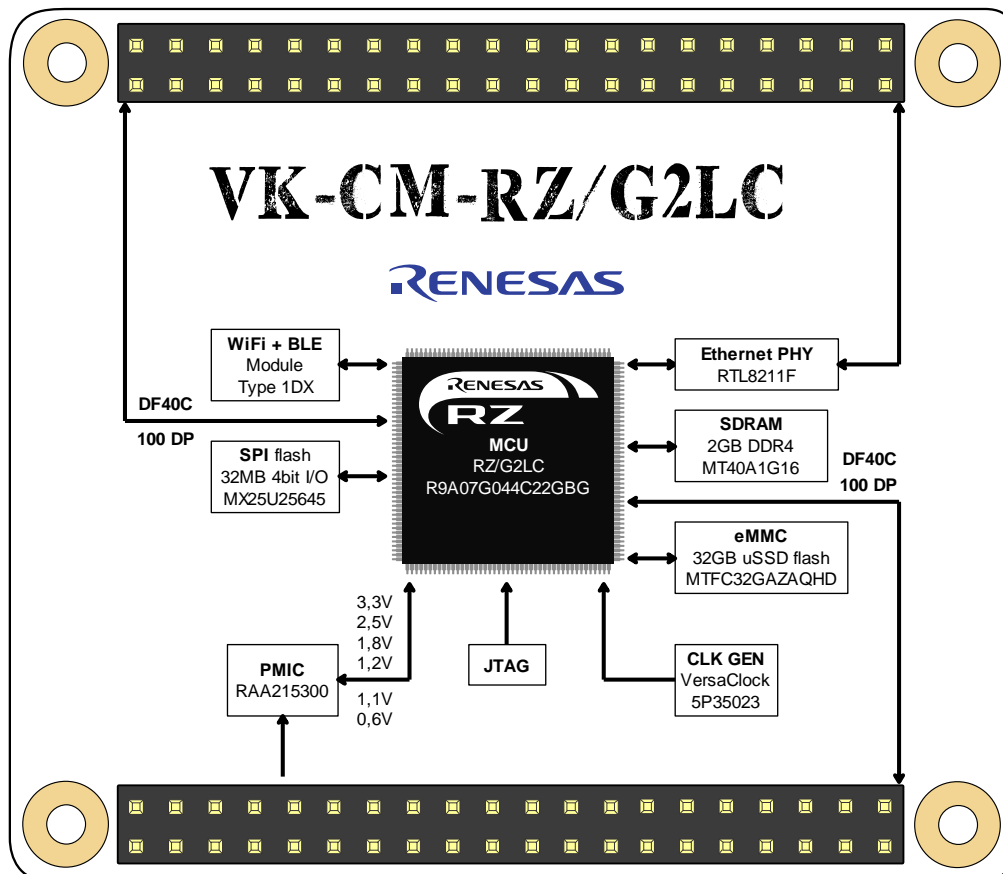

RZ Ecosystem Partner Solution VK-CM-RZ/G2LC

Solution Summary

VK-CM-RZ/G2LC is built for industrial use and is excellent solution for all kind of industrial, professional or hobby projects.

Features/Benefits

- Renesas RZ/G2LC 2x ArmCortex®-A55 @ 1.2GHz + Cortex®-M33
- RAM: 2GB DDR4, FLASH: 32MB QSPI & 32GB eMMC
- WiFi + BLE module (Type 1DX), 1x Gigabit PHY (RTL8211F)
- 1x JTAG connector

Diagrams/Graphics

PRELIMINARY

Target Markets and Applications

- Smart Home
- Home Automation
- Industrial Automation
- Robotics
- IoT Applications
- Computer Vision

www.vekatech.com/products/VK-CM-RZG2LC

Learn more:

www.vekatech.com/products/VK-CM-RZG2LC