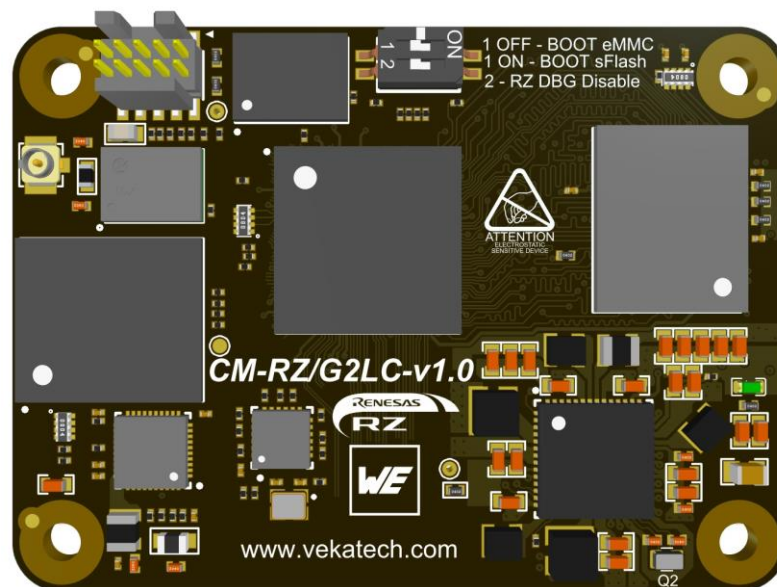

RZ Ecosystem Partner Solution VK-CM-RZ/G2LC

Solution Summary

VK-CM-RZ/G2LC is built for industrial use and is excellent solution for all kind of industrial, professional or hobby projects.

Features/Benefits

- Renesas RZ/G2LC 2x ArmCortex®-A55 @ 1.2GHz + Cortex®-M33
- RAM: 2GB DDR4, FLASH: 32MB QSPI & 32GB eMMC
- WiFi + BLE module (Type 1DX), 1x Gigabit PHY (RTL8211F)
- 1x JTAG connector

Diagrams/Graphics

PRELIMINARY